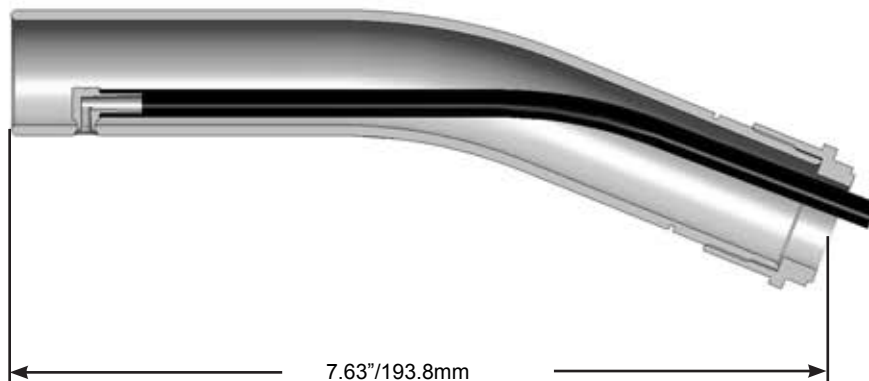

## Light Duty Diesel Spout Assemblies

MODEL NO.	DESCRIPTION	SHIPPING WEIGHT LBS (KG)
001471	X, XS®, 1A, 1GS Spout Assembly with Streamshaper®	.4 (.18)
003358	XFS Spout Assembly with Hanging Hook	.6 (.27)
014378	X, XS®, 1A, 1GS Spout Assembly without Spout Spring, with Streamshaper®	.4 (.18)
014421	X, XS®, 1A, 1GS Spout Assembly with Streamshaper® and Spout Ring	.4 (.18)

## High Flow/High Volume Spout Assemblies

MODEL NO.	DESCRIPTION	SHIPPING WEIGHT LBS (KG)
005215	1HS, 1GS Spout Assembly	.4 (.18)

WARNING: Cancer and Reproductive Harm - www.P65Warnings.ca.gov

**Spout assemblies.**

## Dimensions

**Unlead Spouts**

**Light Duty Diesel Spout**

**High Flow/High Volume Spout**

2325 Husky Way • Pacific, MO 63069  
 (800) 325-3558 • Fax (636) 825-7300  
[www.husky.com](http://www.husky.com) • [sales@husky.com](mailto:sales@husky.com)