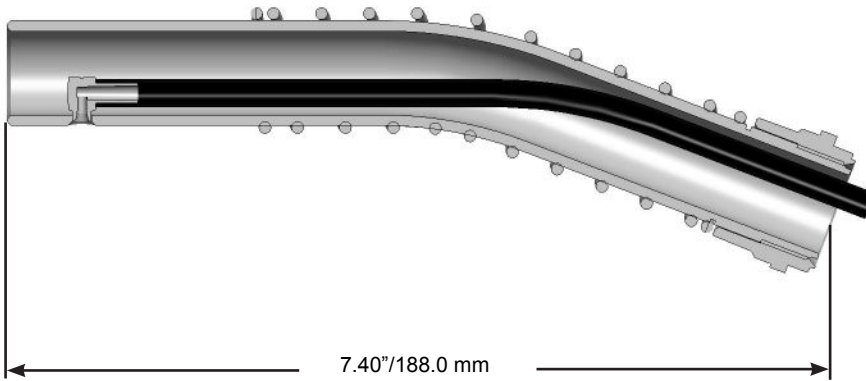

## Unlead Spout Assemblies

MODEL NO.	DESCRIPTION	SHIPPING WEIGHT LBS (KG)
001473	X, XS®, 1A, 1GS Spout Assembly with Streamshaper®	.3 (.14)
003356	XFS Spout Assy with Hanging Hook and Streamshaper®	.5 (.23)
008684	X, XS®, 1A, 1GS MTBE Spout Assembly with Streamshaper®	.3 (.14)
010432	X, XS®, 1A, 1GS Long Spout Assembly with Streamshaper®	.4 (.18)
014376	X, XS®, 1A, 1GS Spout Assembly without Spout Spring, with Streamshaper®	.4 (.18)
014420	X, XS®, 1A, 1GS Spout Assembly with Streamshaper® and Spout Ring	.4 (.18)

## Light Duty Diesel Spout Assemblies

MODEL NO.	DESCRIPTION	SHIPPING WEIGHT LBS (KG)
001471	X, XS®, 1A, 1GS Spout Assembly with Streamshaper®	.4 (.18)
003358	XFS Spout Assembly with Hanging Hook	.6 (.27)
014378	X, XS®, 1A, 1GS Spout Assembly without Spout Spring, with Streamshaper®	.4 (.18)
014421	X, XS®, 1A, 1GS Spout Assembly with Streamshaper® and Spout Ring	.4 (.18)

## High Flow/High Volume Spout Assemblies

MODEL NO.	DESCRIPTION	SHIPPING WEIGHT LBS (KG)
005215	1HS, 1GS Spout Assembly	.4 (.18)

WARNING: Cancer and Reproductive Harm - www.P65Warnings.ca.gov

**Spout assemblies.**

## Dimensions

**Unlead Spouts**

**Light Duty Diesel Spout**

**High Flow/High Volume Spout**

2325 Husky Way • Pacific, MO 63069  
 (800) 325-3558 • Fax (636) 825-7300  
[www.husky.com](http://www.husky.com) • [sales@husky.com](mailto:sales@husky.com)