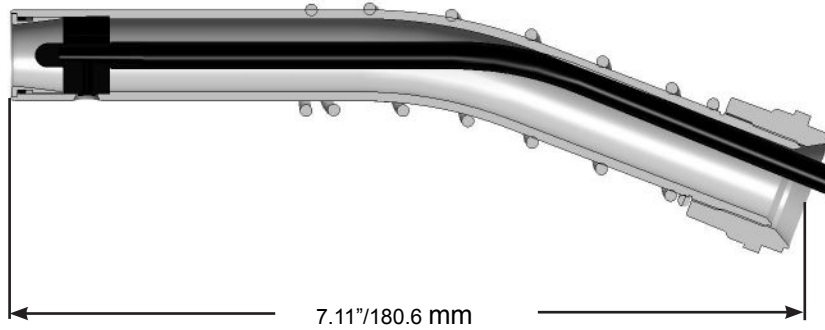

## Unlead Spout Assemblies

MODEL NO.	DESCRIPTION	SHIPPING WEIGHT LBS (KG)
001473	X, XS®, 1A, 1GS Spout Assembly with Streamshaper®	.3 (.14)
003356	XFS Spout Assy with Hanging Hook and Streamshaper®	.5 (.23)
008684	X, XS®, 1A, 1GS MTBE Spout Assembly with Streamshaper®	.3 (.14)
010432	X, XS®, 1A, 1GS Long Spout Assembly with Streamshaper®	.4 (.18)
014376	X, XS®, 1A, 1GS Spout Assembly without Spout Spring, with Streamshaper®	.4 (.18)
014420	X, XS®, 1A, 1GS Spout Assembly with Streamshaper® and Spout Ring	.4 (.18)

## Light Duty Diesel Spout Assemblies

MODEL NO.	DESCRIPTION	SHIPPING WEIGHT LBS (KG)
001471	X, XS®, 1A, 1GS Spout Assembly with Streamshaper®	.4 (.18)
003358	XFS Spout Assembly with Hanging Hook	.6 (.27)
014378	X, XS®, 1A, 1GS Spout Assembly without Spout Spring, with Streamshaper®	.4 (.18)
014421	X, XS®, 1A, 1GS Spout Assembly with Streamshaper® and Spout Ring	.4 (.18)

## High Flow/High Volume Spout Assemblies

MODEL NO.	DESCRIPTION	SHIPPING WEIGHT LBS (KG)
005215	1HS, 1GS Spout Assembly	.4 (.18)

WARNING: Cancer and Reproductive Harm - www.P65Warnings.ca.gov

**Spout assemblies.**

## Dimensions

**Unlead Spouts**

**Light Duty Diesel Spout**

**High Flow/High Volume Spout**

2325 Husky Way • Pacific, MO 63069  
 (800) 325-3558 • Fax (636) 825-7300  
[www.husky.com](http://www.husky.com) • [sales@husky.com](mailto:sales@husky.com)